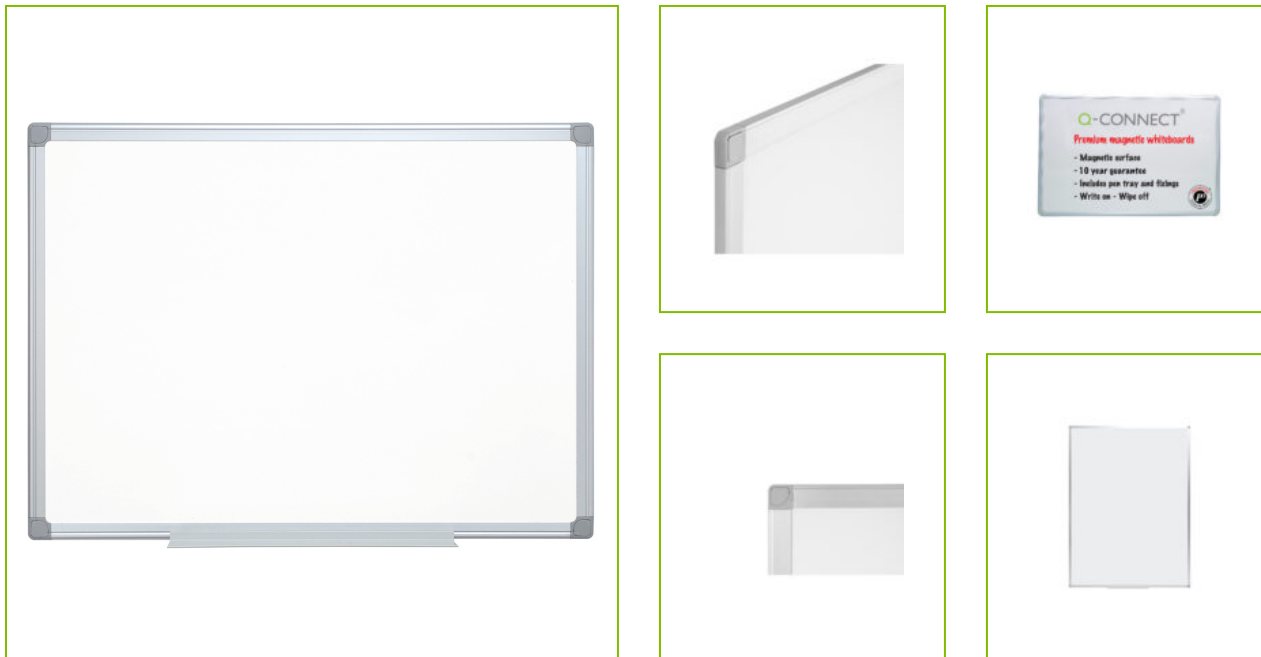

WHITEBOARD ALU FRAME, ENAMEL STEEL – 120 X 90CM

KF04146

DESCRIPTION SHORT: Whiteboard slimline with alu Ayda frame, enamel steel - 120 x 90cm

PRODUCT LENGHT: 120

PRODUCT WIDTH: 90

PRODUCT HEIGHT: 1.2

COMMERCIAL INFORMATION: Q-Connect Premium Slimline Magnetic Drywipe Board. P3 Ceramic Steel ensures the smoothest, flattest, magnetic finish that will not scratch, ghost, burn or discolour. Fitted with the new Ayda aluminium frame and supplied with a fixing kit and pen tray. Size - 1200x900mm.

TECHNICAL INFORMATION: Alu Slimline frame
Magnetic enamel surface
Wall fix kit to mount portrait as well as landscape
Pen tray

Reason 1 Q-CONSCIOUS: Eco Labels

PRODUCT WEIGHT: 6.95

MADE IN:

Portugal

ECO LABEL: